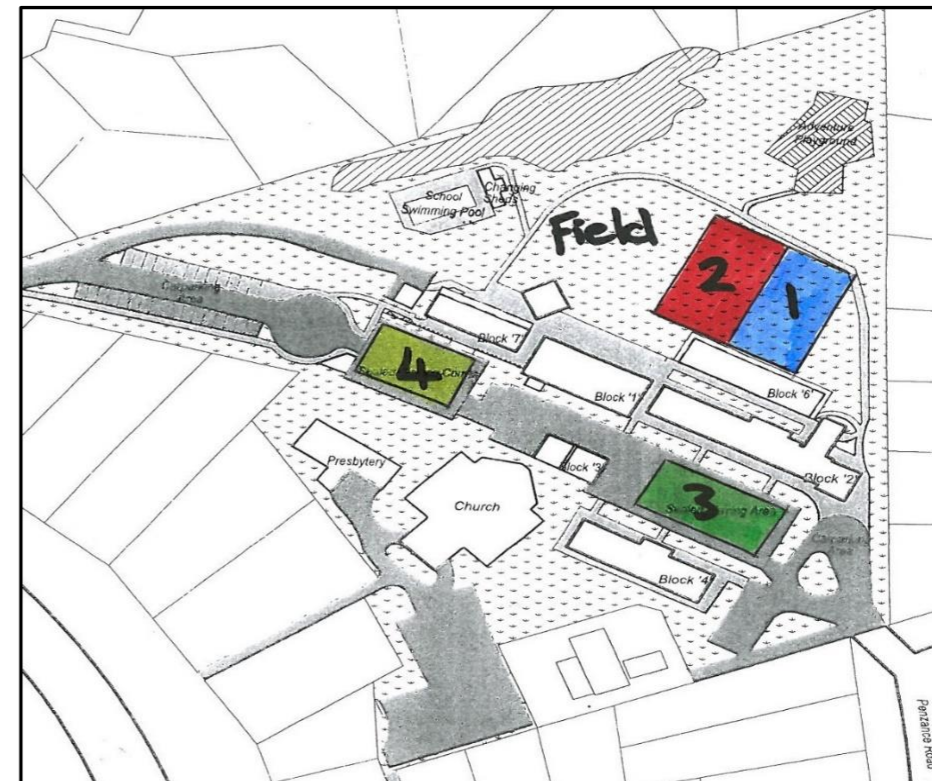

TOP COURT 3			
	AM - 7.30 - 8.30am	LUNCH 12.40 - 1.30pm	PM - 3.00pm onwards
Mon			
Tue			
Wed			
Thu			
Fri			
	Morning	Lunchtime	Afternoon
Sat			
Sun			

BACK COURT 4			
	AM - 7.30 - 8.30am	LUNCH 12.40 - 1.30pm	PM - 3.00pm onwards
Mon			
Tue	8.00 - 8.45am BASKETBALL		
Wed			
Thu	8.00 - 8.45am BASKETBALL		
Fri			
	Morning	Lunchtime	Afternoon
Sat			
Sun			

ASTRO TURF - COURT 1			
	AM - 7.30 - 8.30am	LUNCH 12.40 - 1.30pm	PM - 3.00pm onwards
Mon	8.00 - 8.30am BASKETBALL	Out of bounds. ENDZONE Players only	
Tue	8.00 - 8.30am BASKETBALL	<b>School use</b>	
Wed			
Thu			
Fri			
	Morning	Lunchtime	Afternoon
Sat			
Sun			

ASTRO TURF - COURT 2			
	AM - 7.30 - 8.30am	LUNCH 12.40 - 1.30pm	PM - 3.00pm onwards
Mon	8.00 - 8.45am BASKETBALL	Out of bounds. ENDZONE Players only	BASKETBALL
Tue	8.00 - 8.30am BASKETBALL	<b>School use</b>	
Wed			
Thu	8.00 - 8.45am BASKETBALL		
Fri			
	Morning	Lunchtime	Afternoon
Sat			
Sun			

FIELD - GRASS			
	AM - 7.30 - 8.30am	LUNCH 12.40 - 1.30pm	PM - 3.00pm onwards
Mon		<b>School use</b>	
Tue			
Wed			
Thu			
Fri			
	Morning	Lunchtime	Afternoon
Sat			
Sun			

KEY
Grey = unavailable
White = available.