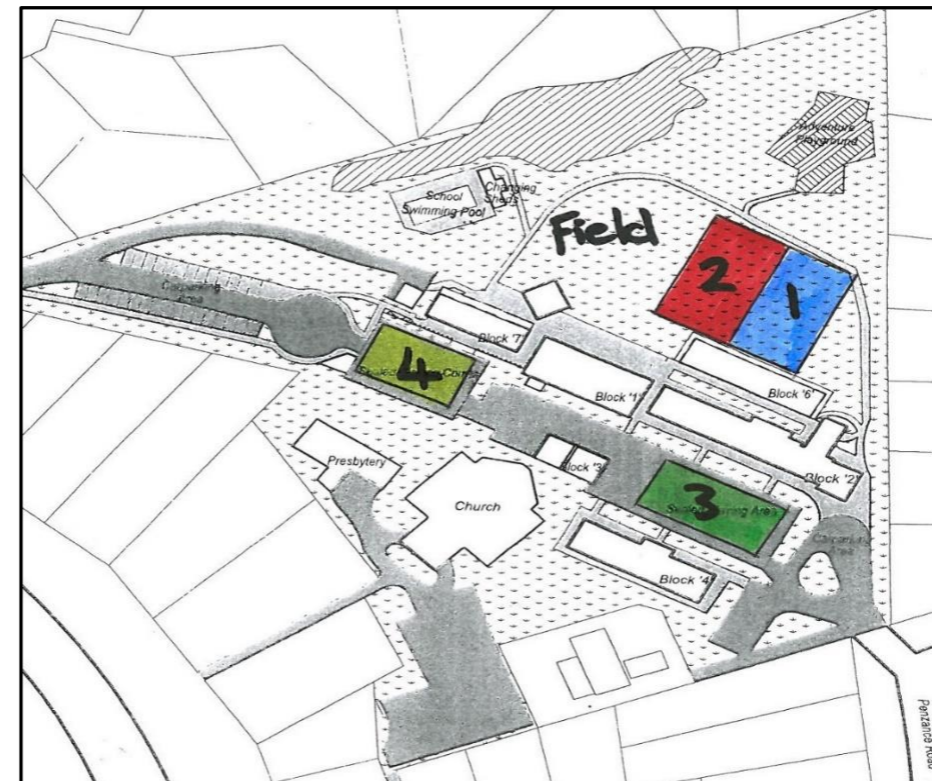

BACK COURT 4			
	AM - 7.30 - 8.30am	LUNCH 12.40 - 1.30pm	PM - 3.00pm onwards
Mon			
Tue	8.00 - 8.30am BASKETBALL x 2 teams		14/5 - 18/6 incl. BASKETBALL
Wed			BASKETBALL
Thu			
Fri			
	Morning	Lunchtime	Afternoon
Sat			
Sun			

FIELD - GRASS			
	AM - 7.30 - 8.30am	LUNCH 12.40 - 1.30pm	PM - 3.00pm onwards
Mon			
Tue		School use	
Wed			
Thu			TOUCH
Fri			
	Morning		Lunchtime
Sat			
Sun			

KEY
Grey = unavailable
White = available.