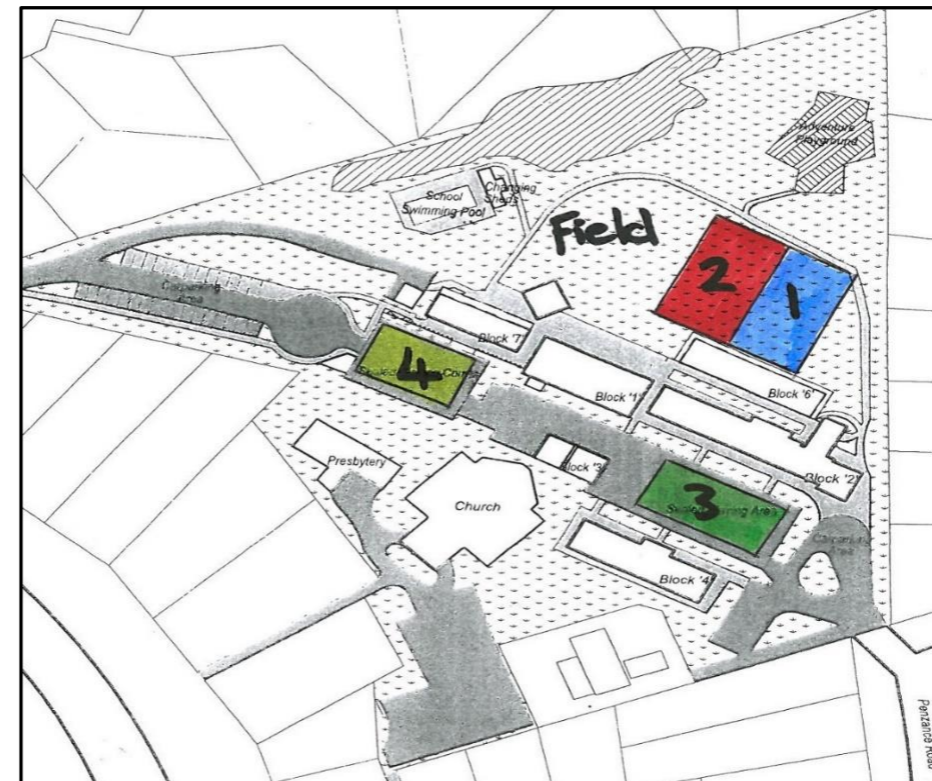

BACK COURT 4			
	AM - 7.30 - 8.30am	LUNCH 12.40 - 1.30pm	PM - 3.00pm onwards
Mon			BASKETBALL
Tue	8.00 - 8.30am BASKETBALL x 2 teams		
Wed			BASKETBALL
Thu			
Fri			
	Morning	Lunchtime	Afternoon
Sat			
Sun			

FIELD - GRASS			
	AM - 7.30 - 8.30am	LUNCH 12.40 - 1.30pm	PM - 3.00pm onwards
Mon			
Tue		School use	
Wed			
Thu			TOUCH
Fri			
	Morning	Lunchtime	Afternoon
Sat			
Sun			

KEY
Grey = unavailable
White = available.