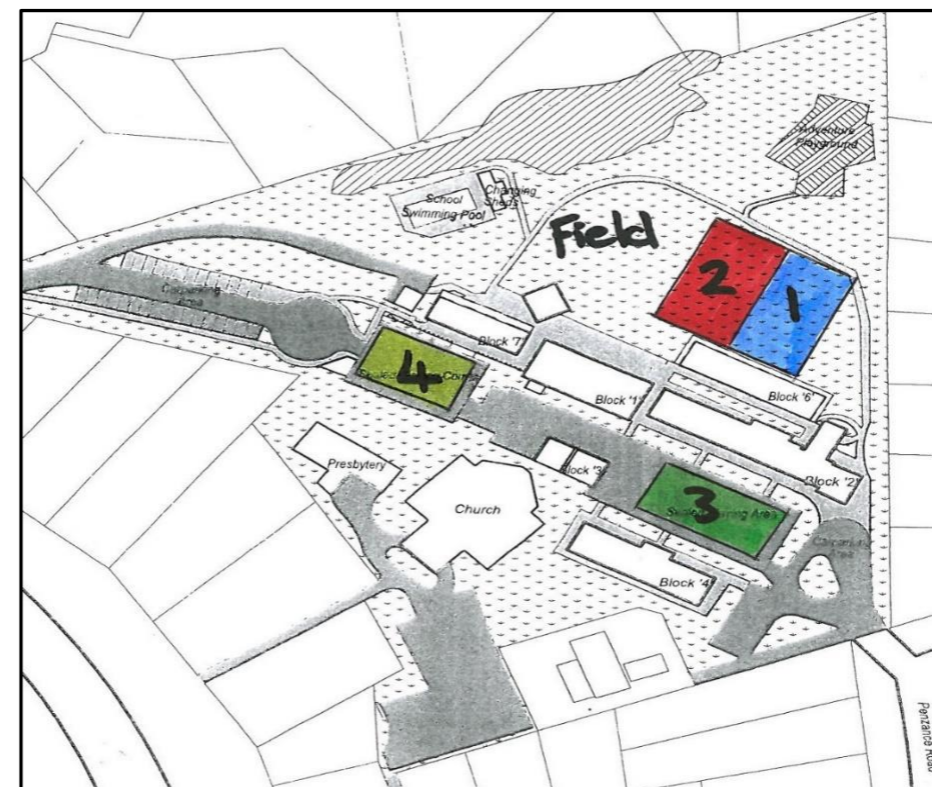

ASTRO TURF - COURT 1			
	AM - 7.30 - 8.30am	LUNCH 12.40 - 1.30pm	PM - 3.00pm onwards
Mon	HOCKEY		TOUCH
Tue	7.45 - 8.30am BASKETBALL	School use	Wk 1 - 3 TOUCH wk 4 - 10 TBC - SOCCER
Wed	7.30 - 8.30am HOCKEY (to end T4)		
Thu	TOUCH (20/9 & 27/9 + to end T4)		TOUCH
Fri	7.45 - 8.30am BASKETBALL		7.30 - 8.30am HOCKEY (to end T4)
	Morning		Lunchtime
Sat			
Sun			

FIELD - GRASS			
	AM - 7.30 - 8.30am	LUNCH 12.40 - 1.30pm	PM - 3.00pm onwards
Mon			
Tue		School use	
Wed			
Thu			TOUCH
Fri			
	Morning		Lunchtime
Sat			
Sun			

KEY
Grey = unavailable
White = available.